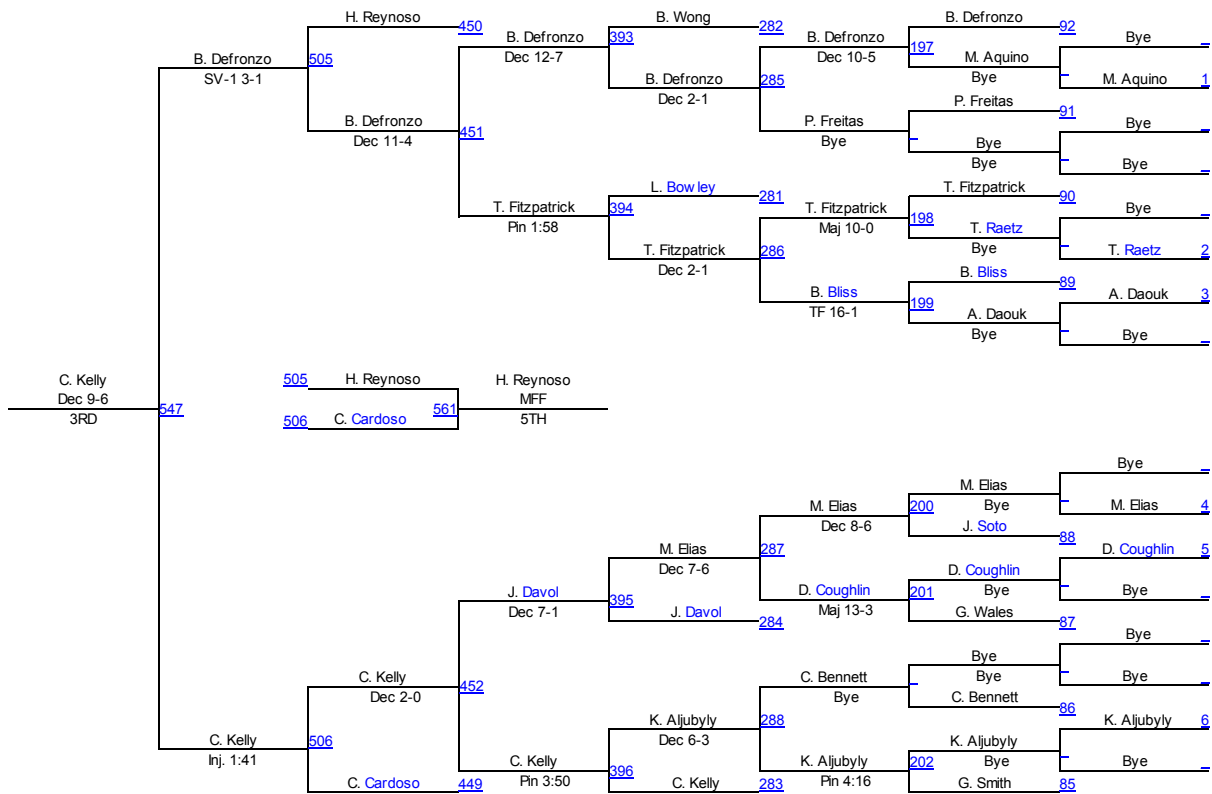

New England High School Championships

HS 106

HS 106

New England High School Championships

HS 113

HS 113

New England High School Championships

HS 120