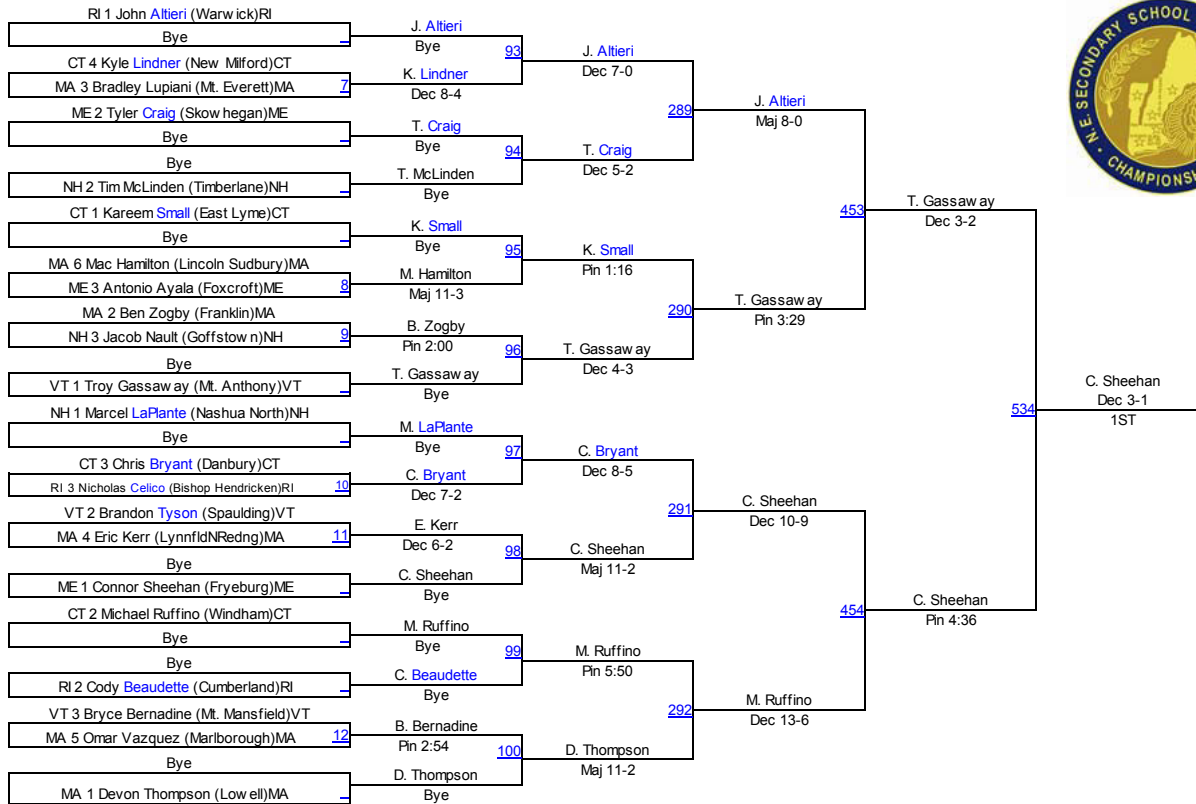

New England High School Championships

HS 106

HS 106

New England High School Championships

HS 113

HS 113

New England High School Championships

HS 120