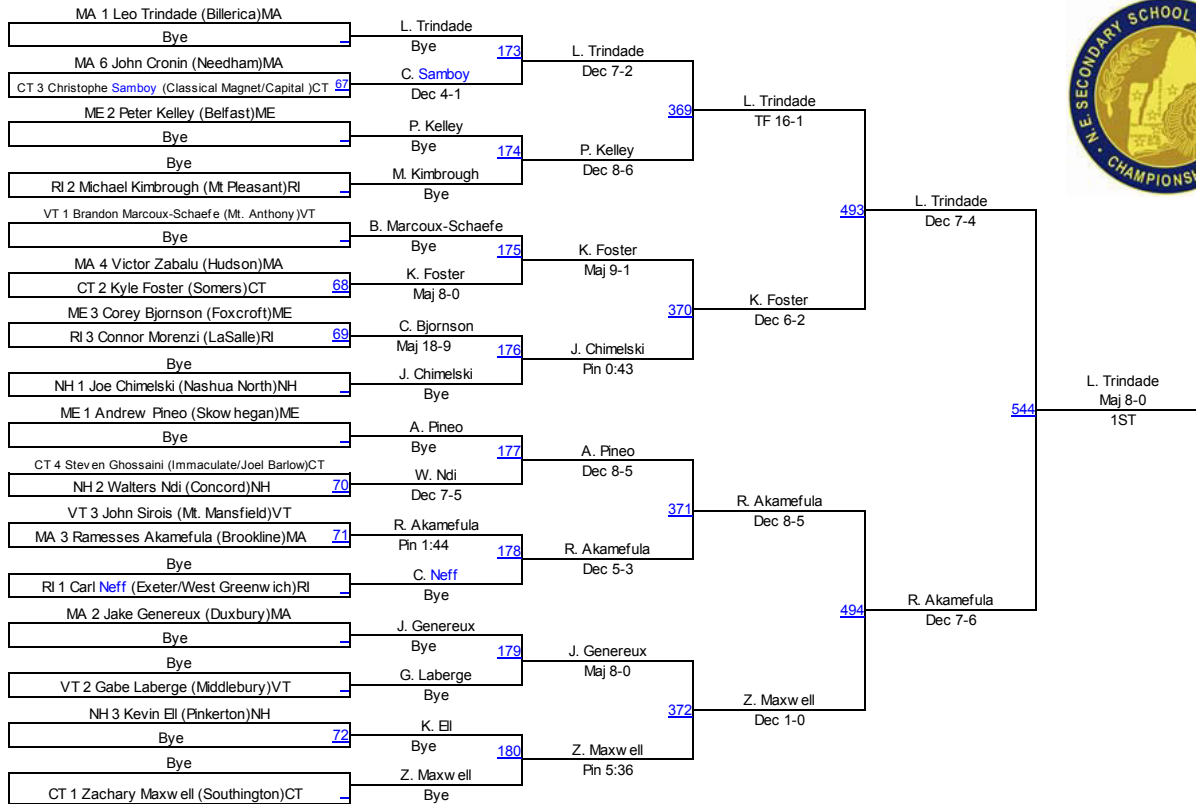

New England High School Championships

HS 195