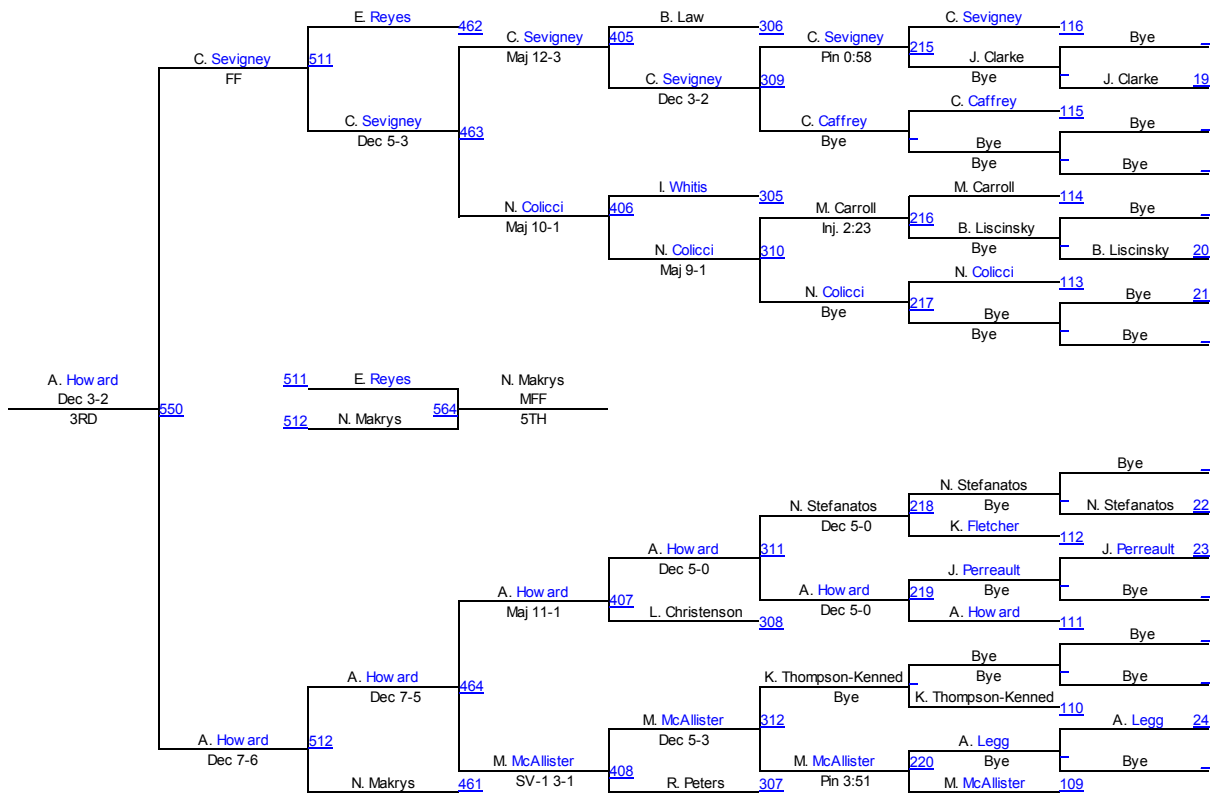

HS 120

New England High School Championships

HS 126

HS 126

New England High School Championships

HS 132

HS 132

New England High School Championships