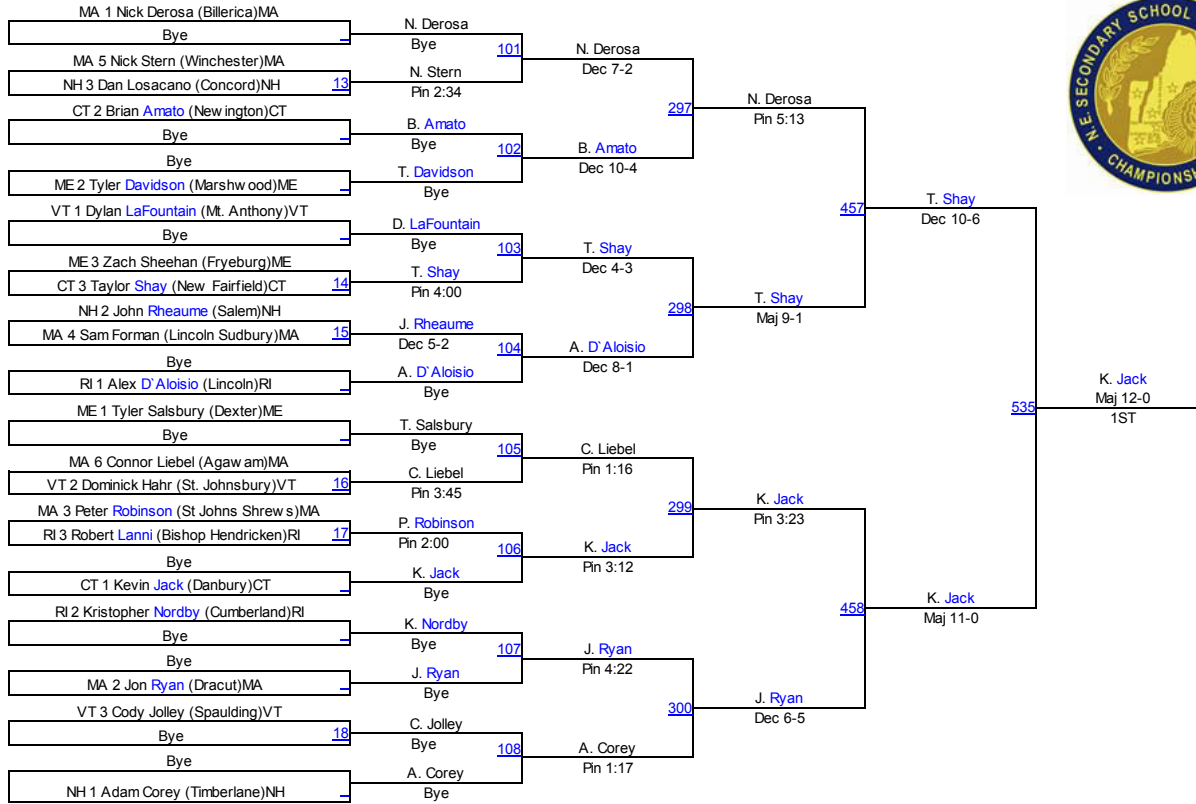

New England High School Championships

HS 106

HS 106

New England High School Championships

HS 113

HS 113

New England High School Championships

HS 120