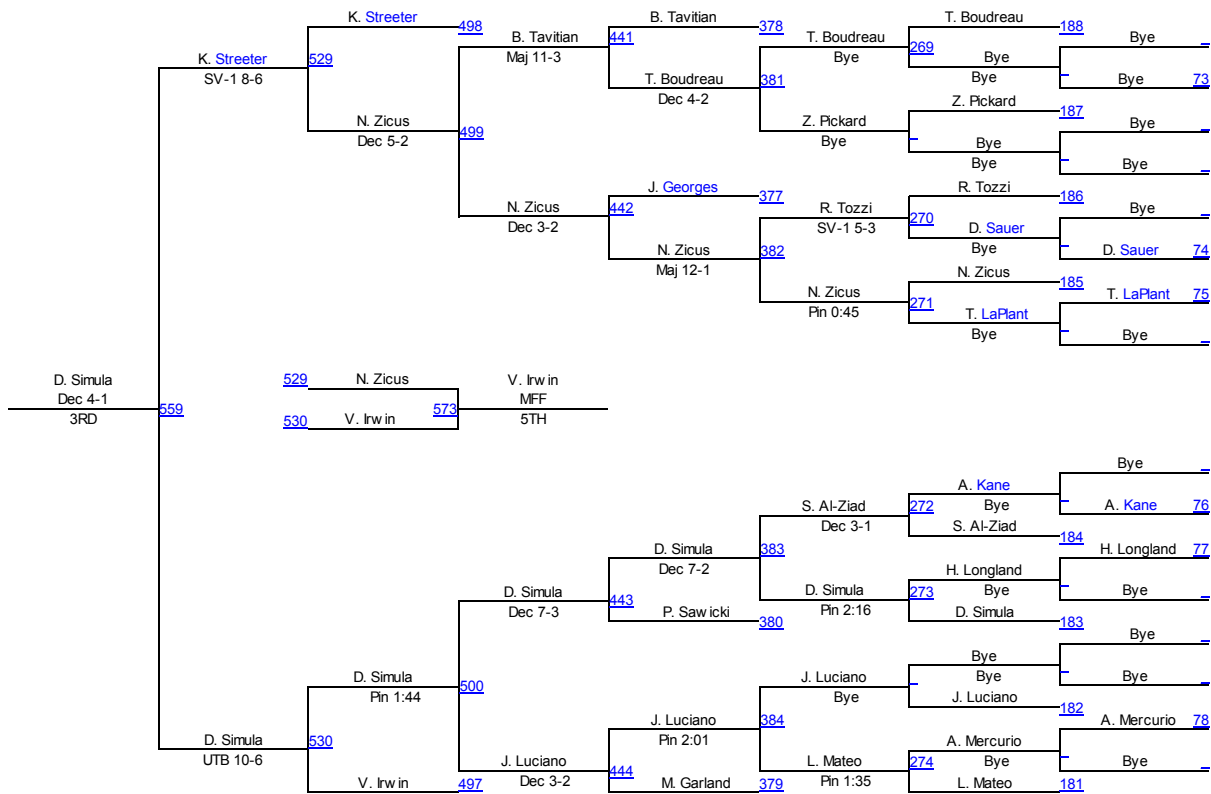

HS 195

HS 195

New England High School Championships

HS 220

HS 220

New England High School Championships

HS 285

HS 285