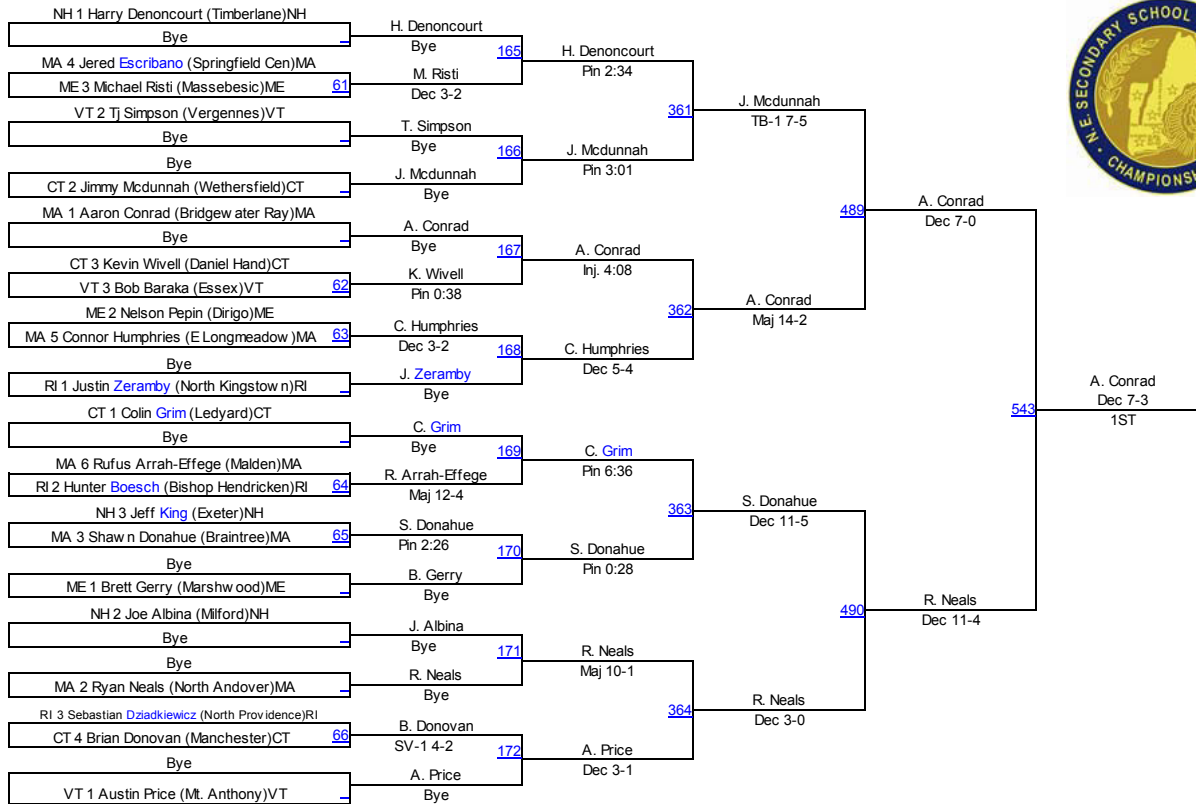

HS 160

New England High School Championships

HS 170

HS 170

New England High School Championships

HS 182

HS 182

New England High School Championships