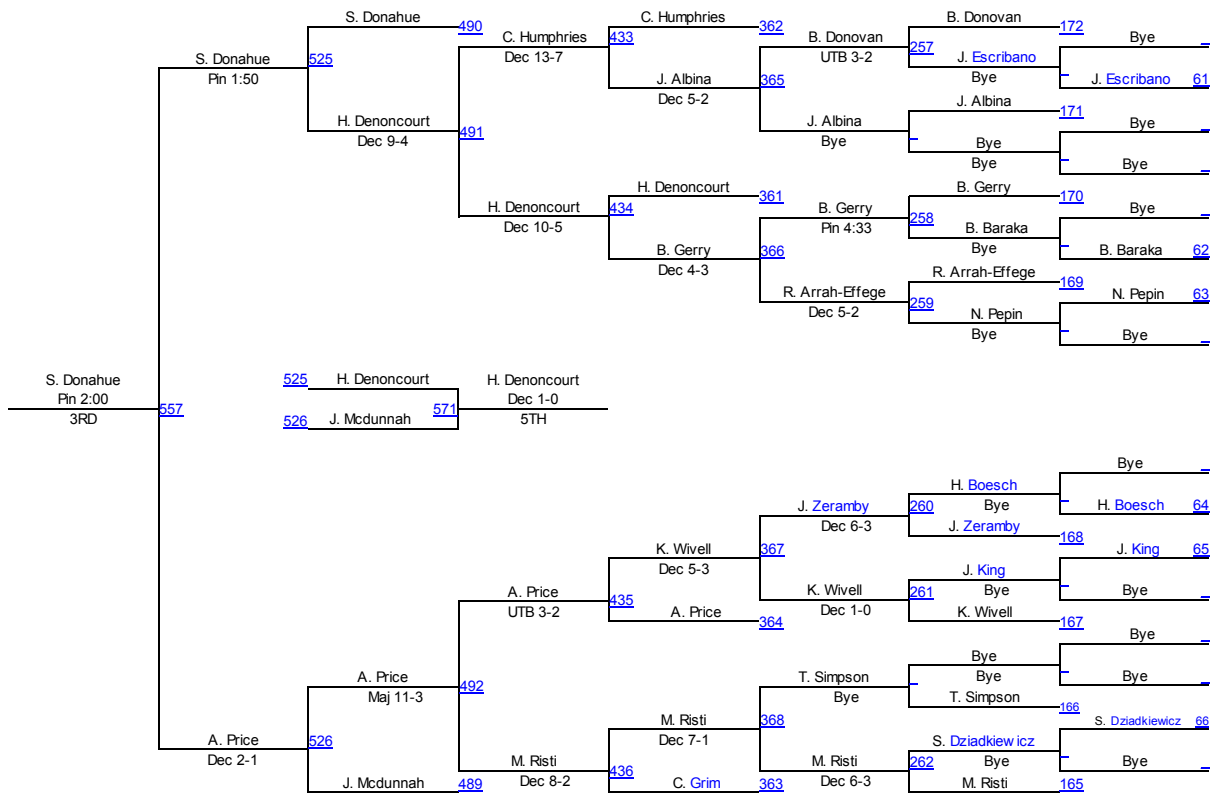

HS 160

New England High School Championships

HS 170

HS 170

New England High School Championships

HS 182

HS 182

New England High School Championships