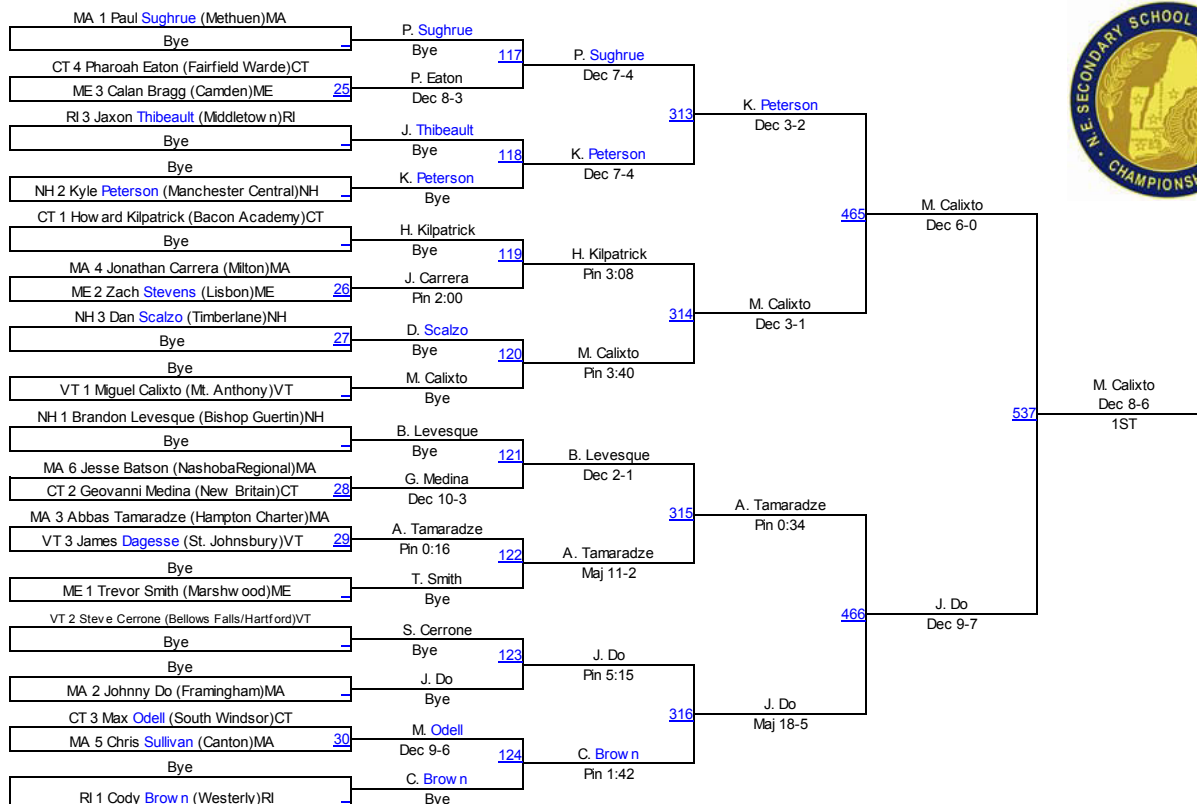

HS 120

New England High School Championships

HS 126

HS 126

New England High School Championships

HS 132

HS 132

New England High School Championships