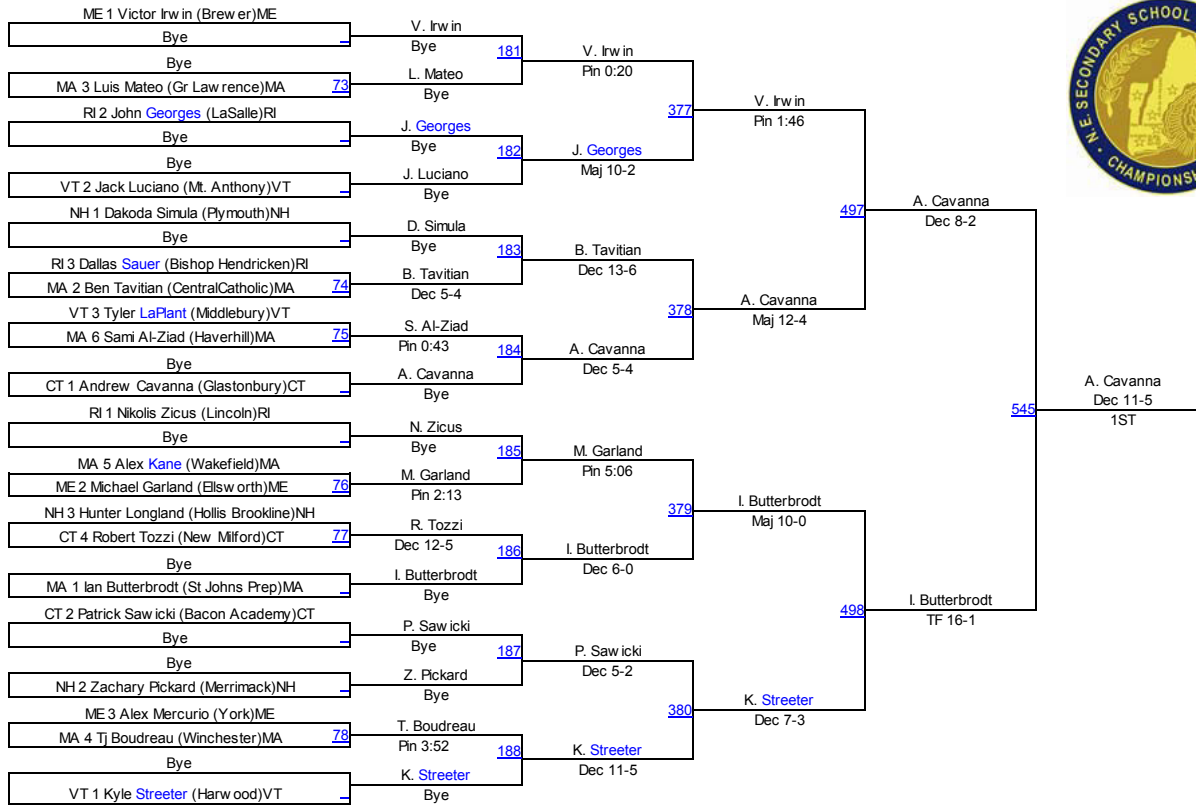

HS 195

HS 195

New England High School Championships

HS 220

HS 220

New England High School Championships

HS 285

HS 285