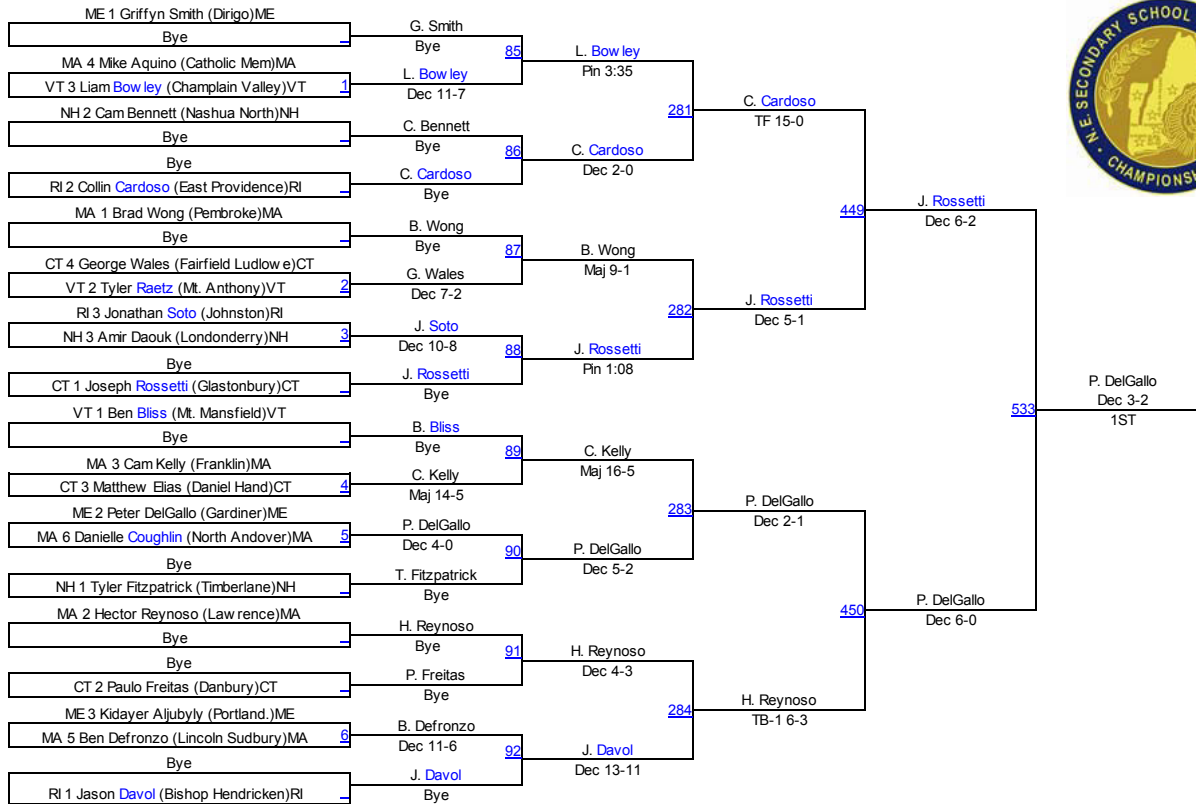

New England High School Championships

HS 106

HS 106

New England High School Championships

HS 113

HS 113

New England High School Championships

HS 120