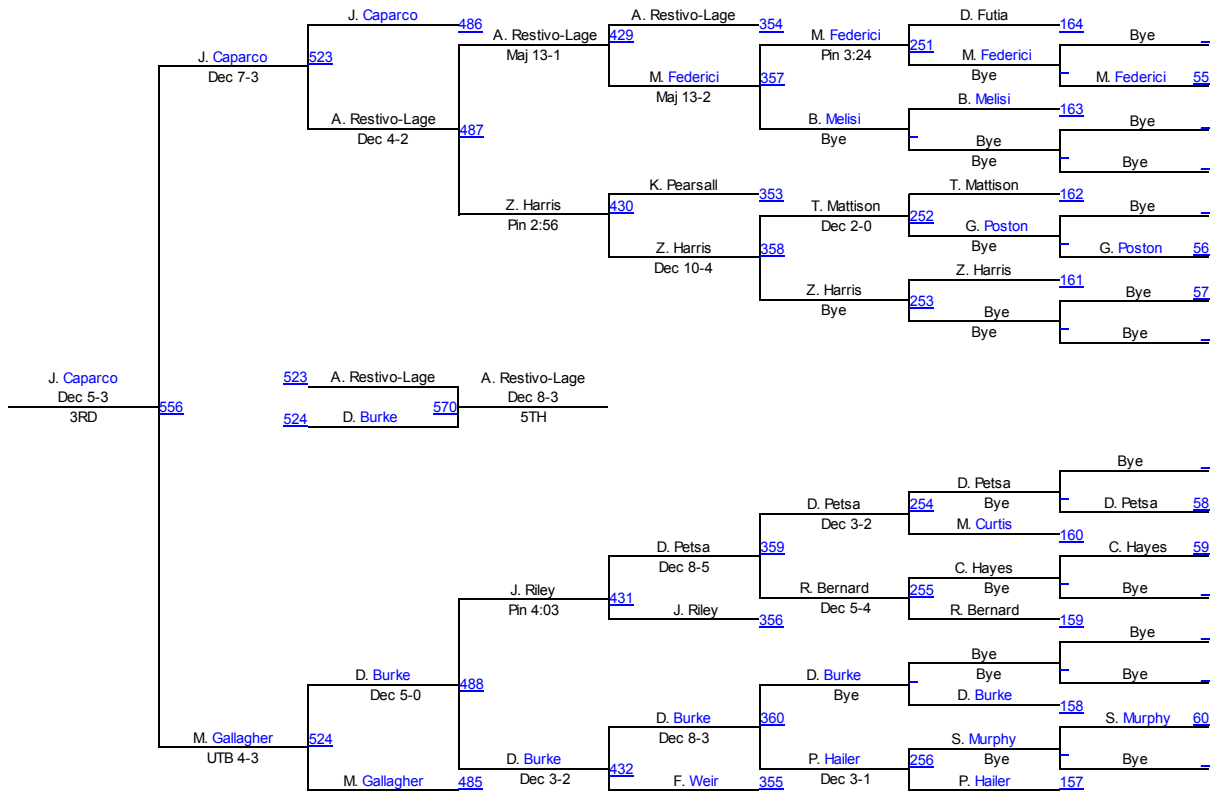

HS 160

New England High School Championships

HS 170

HS 170

New England High School Championships

HS 182

HS 182

New England High School Championships