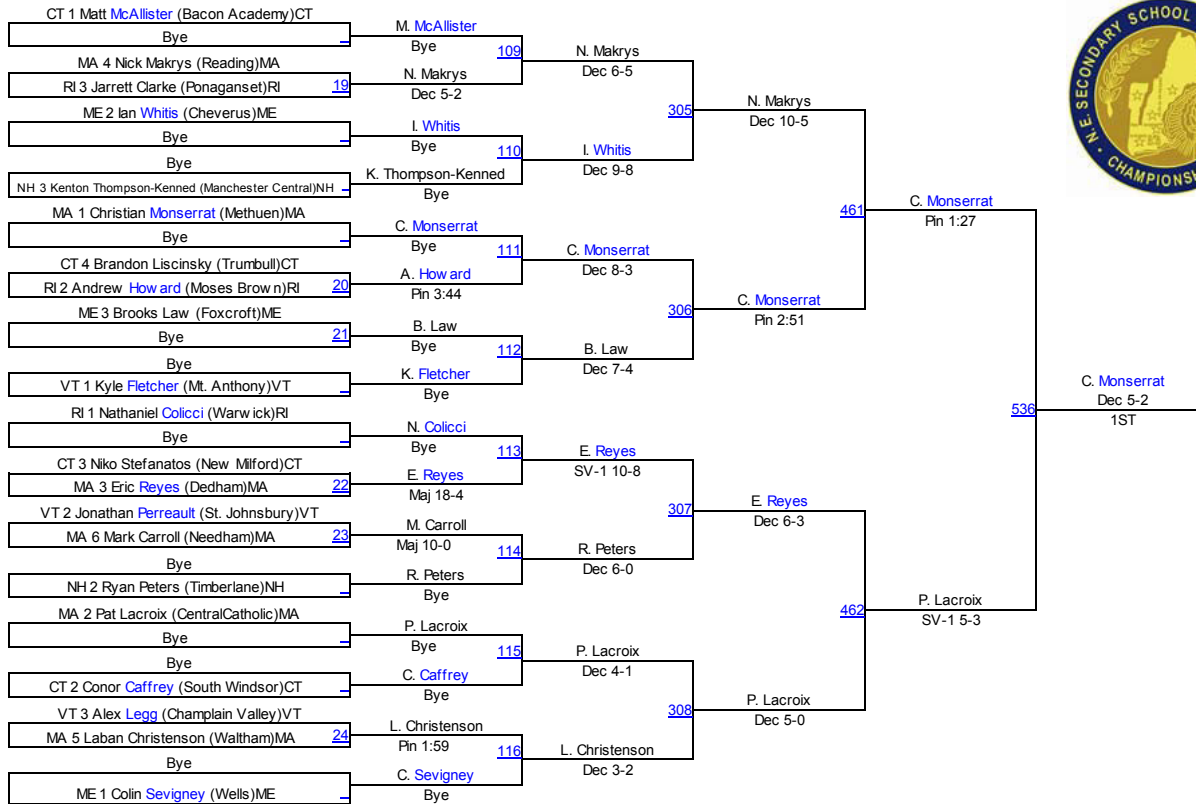

New England High School Championships

HS 126