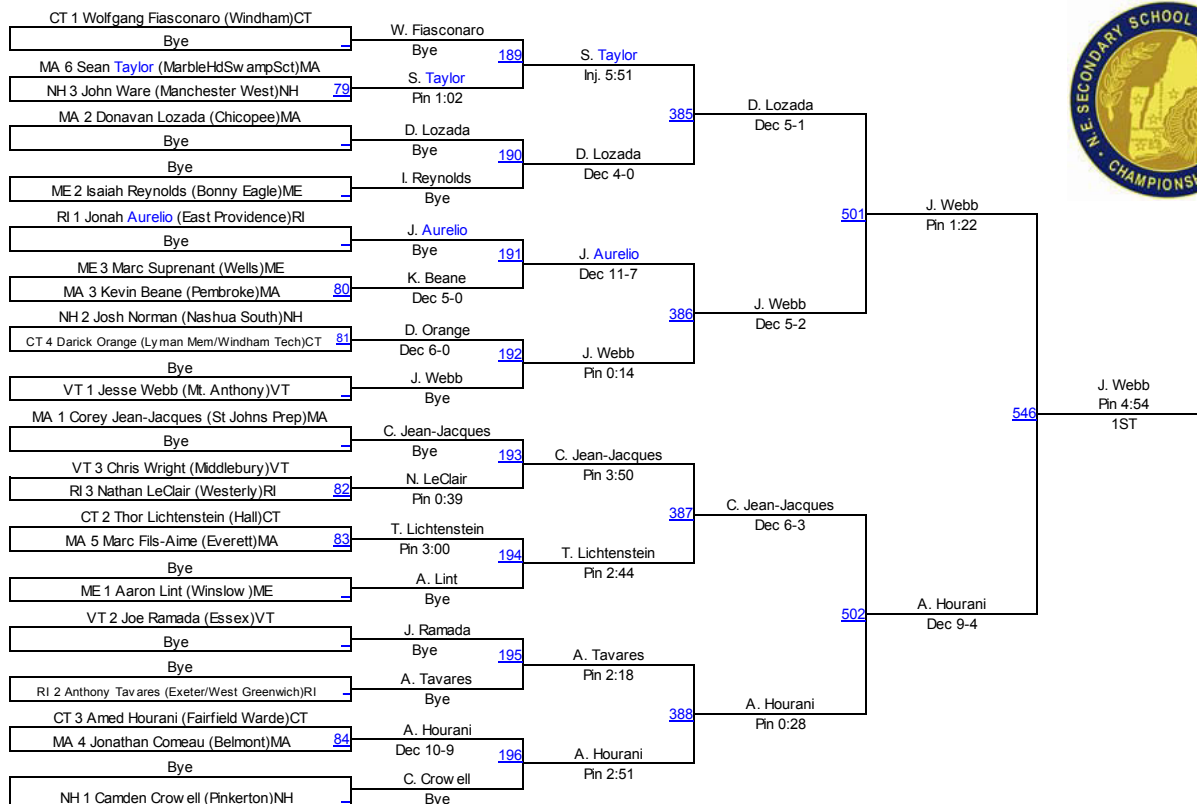

HS 195

HS 195

New England High School Championships

HS 220

HS 220

New England High School Championships

HS 285

HS 285