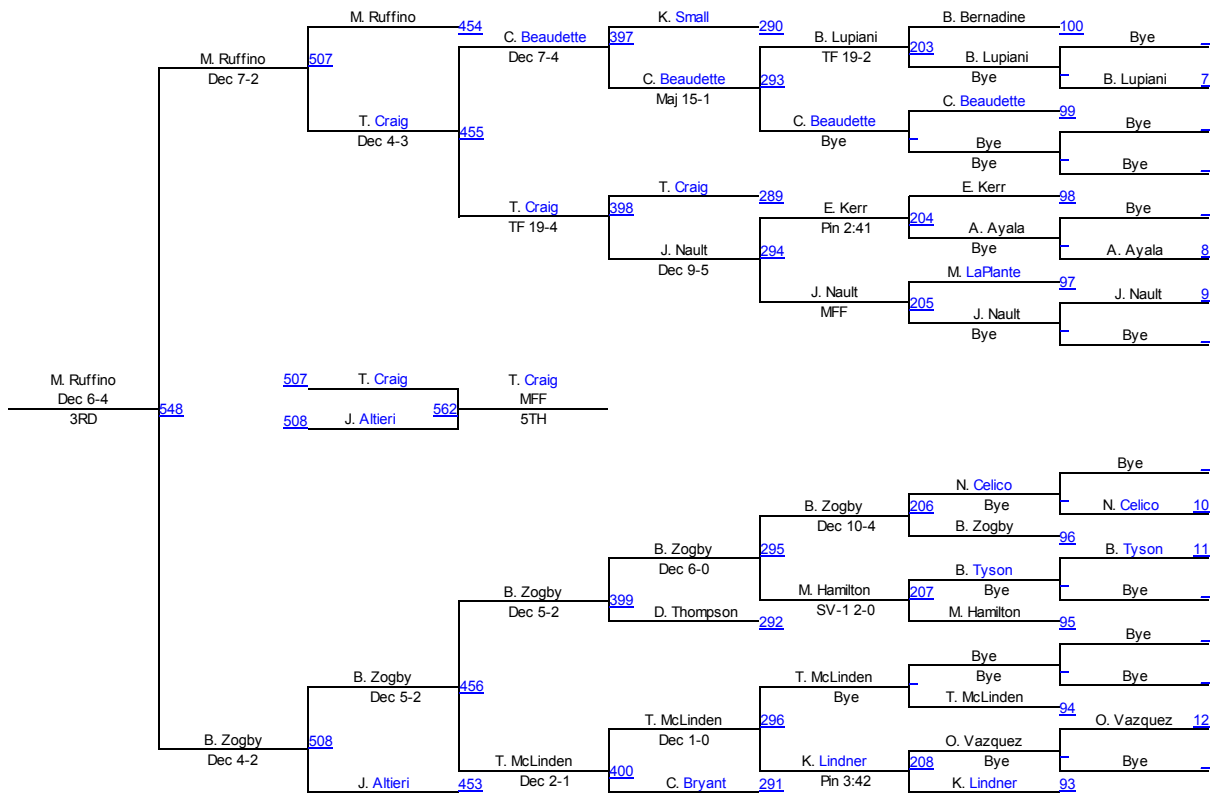

New England High School Championships

HS 106

HS 106

New England High School Championships

HS 113

HS 113

New England High School Championships

HS 120